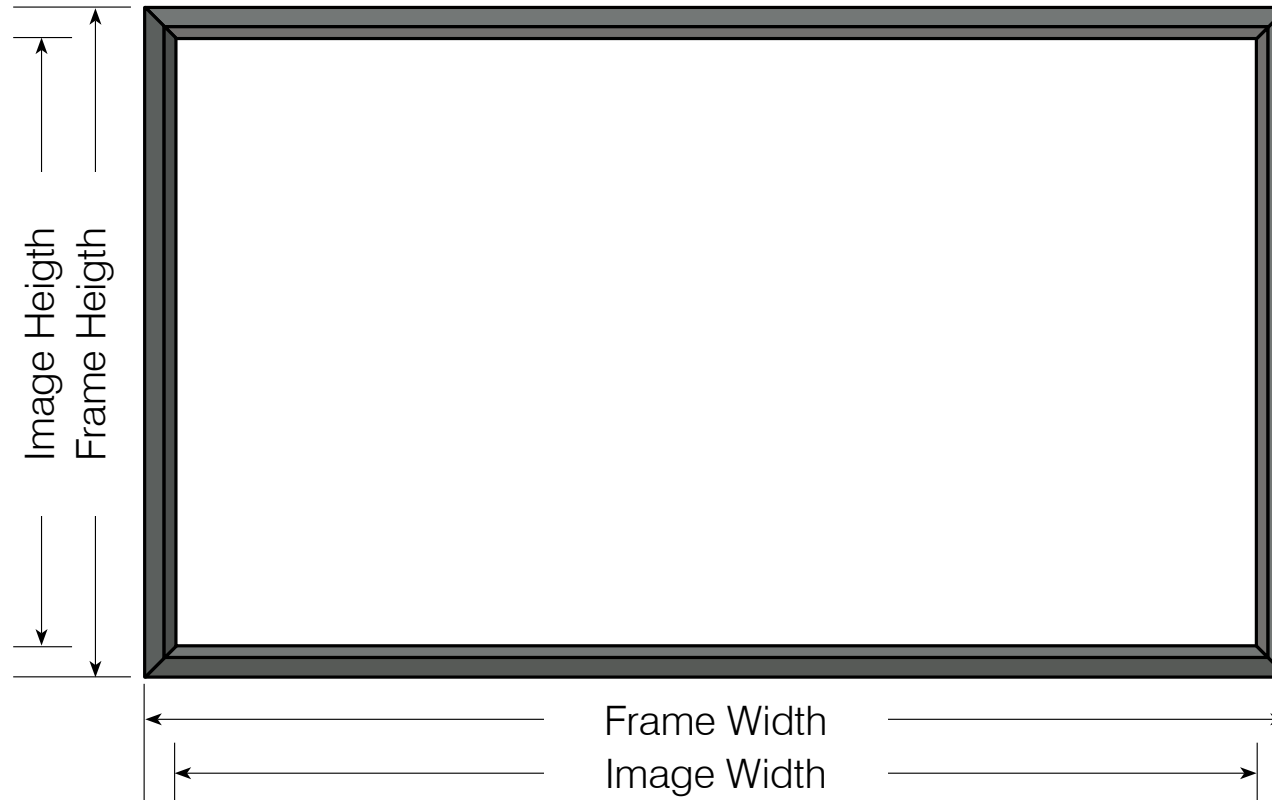

# Specifications for Grandview Flocked Frame Screens

Product Code	Aspect Ratio	Diagonal (inches)	Image Size w x h (mm)	Frame Size w x h (mm)	Frame Finish	Shipping Size l x w x h (mm)	Net Weight Kg
GRFF100H	16:9	100"	2215 x 1245	2375 x 1405	Black Velvet	2500 x 270 x 175	9
GRFF115H	16:9	115"	2545 x 1430	2705 x 1590	Black Velvet	2835 x 270 x 175	10